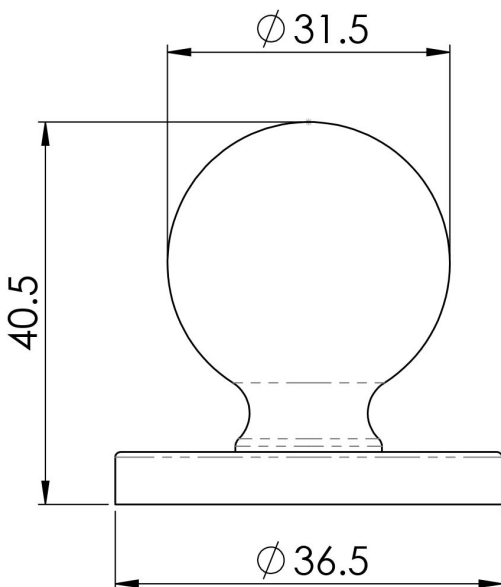

Hammered Pattern Ball Knob

FTD1078BBA

A hammered pattern ball knob on an etched ring rose. Best suited for older style antique furniture. Designed to compliment the furniture in the Ludlow Black Antique range.