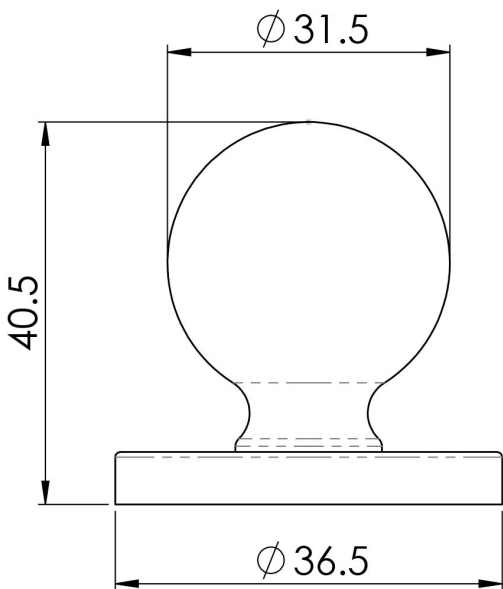

Hammered Pattern Ball Knob

FTD1078

A hammered pattern ball knob on an etched ring rose. Best suited for older style antique furniture. Designed to compliment the furniture in the Ludlow Pewter range.