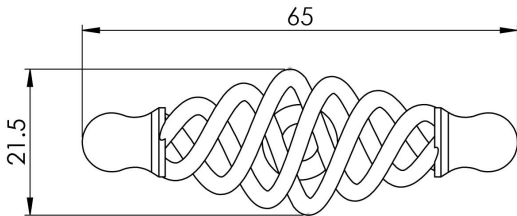

Steel Cage Oval Knob

FTD1230BAS

Steel cage oval knob. The thin round bars are twisted to form an oval shaped cage narrowing at the ends to a ball pinnacle making this comfortable to grip and stylish in appeal.