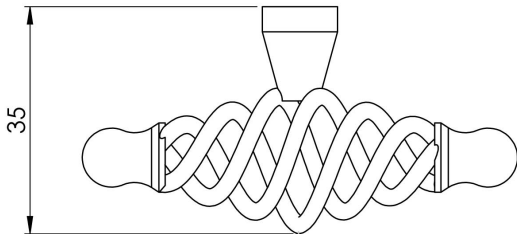

Steel Cage Oval Knob

FTD1230BAS

Steel cage oval knob. The thin round bars are twisted to form an oval shaped cage narrowing at the ends to a ball pinnacle making this comfortable to grip and stylish in appeal.