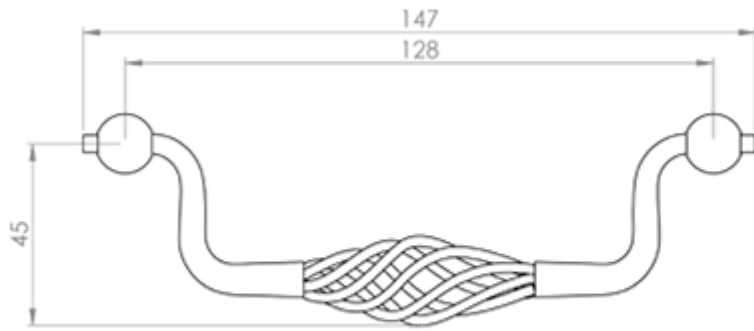

Steel Cage Drop Pull Handle

Product Images

Description

Steel cage drop down hinged pull handle with an intricate central oval cage giving this handle comfort and substance to grip.

Technical Details

FTD1250A

This drawing is the property of Carlisle Brass Limited, all design rights reserved

Additional Information

SKU	FTD1250
Brands	Fingertip
Line Drawings	FTD1250A.PDF

Product Options

Finishes:	Antique Steel
Sizes:	128mm Centres, 142mm Overall, 26mm Projection