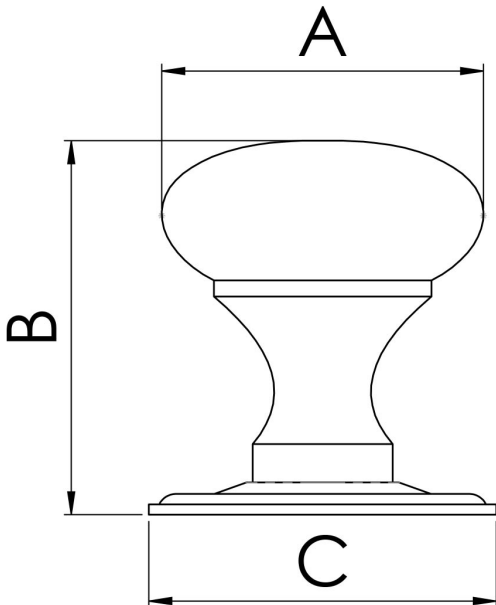

## Hollow Victorian Knob 32mm

FTD1265BSC

This popular smooth styled Victorian knob sits on an elegant separate rose giving the choice option to fit it with the rose or not. Comfortable to grip and easy to maintain. Designed to compliment the Victorian mortice knob range. Available in different finishes and sizes.