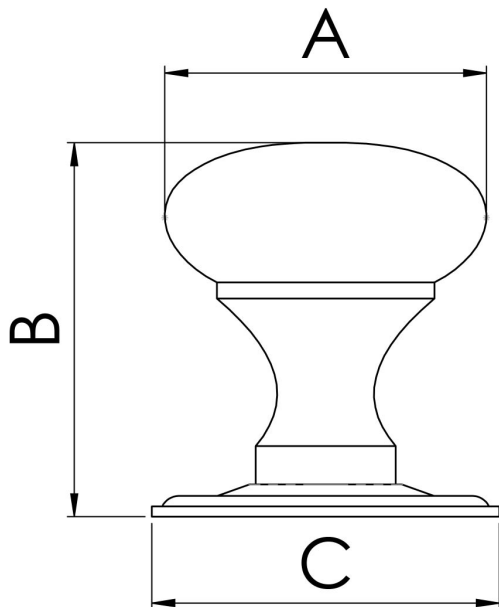

Hollow Victorian Knob

FTD1265

This popular smooth styled Victorian knob sits on an elegant separate rose giving the choice option to fit it with the rose or not. Comfortable to grip and easy to maintain. Designed to compliment the Victorian mortice knob range. Available in different finishes and sizes.