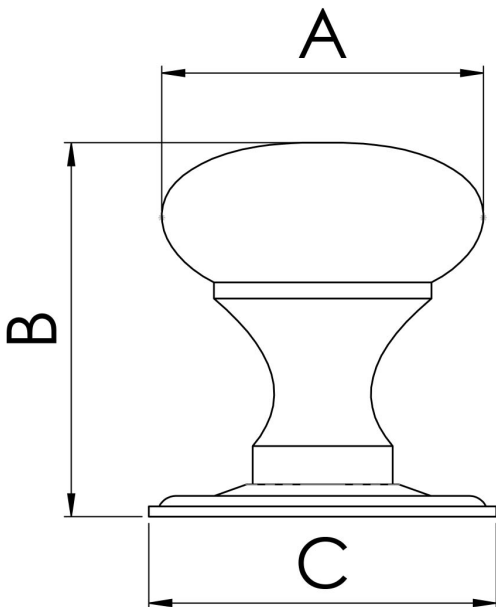

## Hollow Victorian Knob 32mm

FTD1265B

This popular smooth styled Victorian knob sits on an elegant separate rose giving the choice option to fit it with the rose or not. Comfortable to grip and easy to maintain. Designed to compliment the Victorian mortice knob range. Available in different finishes and sizes.