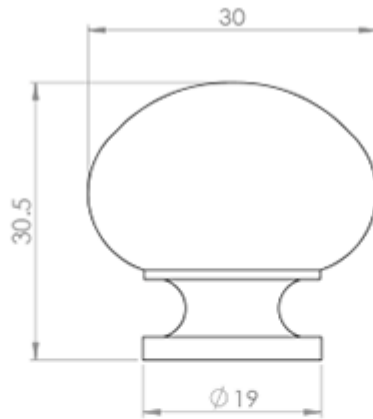

Solid Bronze Mushroom Knob

Product Images

Description

A heavy solid bronze mushroom knob for drawers, cupboard doors and dressers. The natural aged bronze finish will look stunning against either dark or

light backgrounds.

Technical Details

CARLISLE BRASS
FTD1270A

This drawing is the property of Carlisle Brass Limited, all design rights reserved

Additional Information

Short Description	Solid Bronze Mushroom Knob
SKU	FTD1270ABR
Barcode	5050245154124
Brands	Fingertip
Finishes	Bronze
Sizes	30mm Dia. Knob, 19mm Dia. Rose, 30mm Projection
Line Drawings	FTD1270A.PDF
Unit of Sale	Each