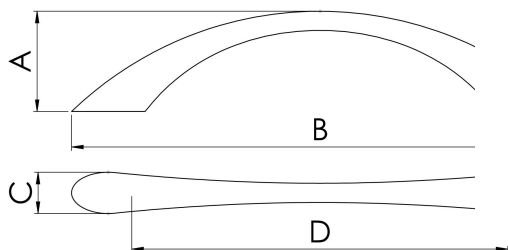

Waisted Bow Handle 128mm

FTD2010BSN

An elegant slim curved handle narrow in the middle gently expanding towards the ends. The raised curved handle assists ease and comfort in use.