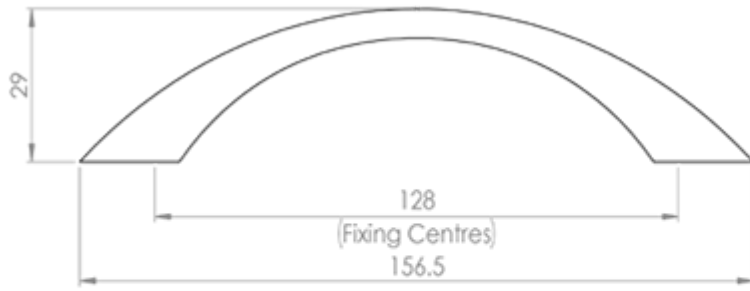

FTD2010B

This drawing is the property of Carlsle Brass Limited, all design rights reserved

Additional Information

Short Description	Waisted Bow Handle
SKU	FTD2010
Brands	Fingertip
Line Drawings	FTD2010B.PDF

Product Options

Finishes:	Satin Nickel
Sizes:	128mm Centres, 142mm Overall, 28mm Projection
	224mm Centres, 288mm Overall, 33mm Projection