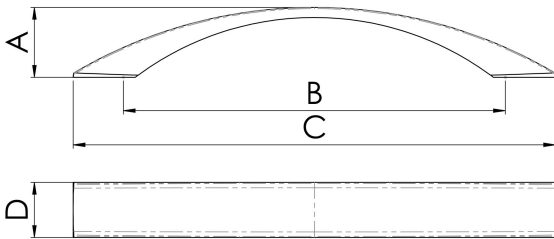

## Concave Bow Handle

FTD2040

Concave surface bow handle initially deceiving in appearance giving an impression of a plain handle until the light reflects on the concave surface which lifts this handle to a new level. Stylishly elegant and one for the discerning customer.