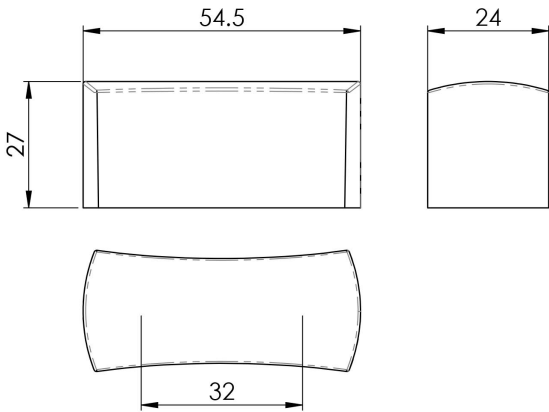

Small Infinity Handle

FTD2095 Small

A long smooth edged cabinet block handle. The design is very understated and would suit minimalist interiors. This compliments its smaller knob handle counterpart FTD2095A.