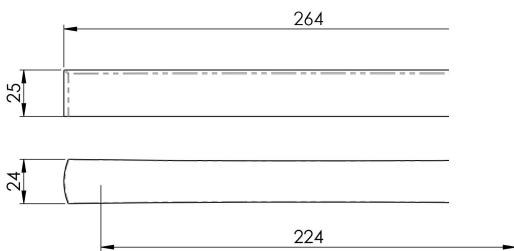

## Large Infinity Handle

FTD2095 Large

A long smooth edged cabinet block handle. The design is very understated and would suit minimalist interiors. This compliments its smaller knob handle counterpart FTD2095A.