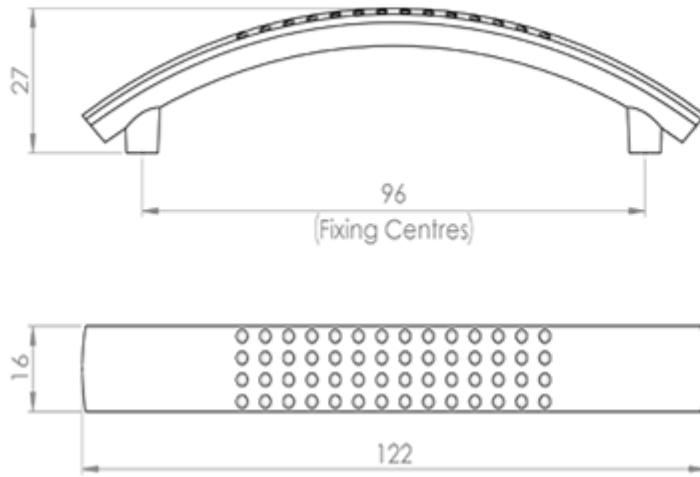

Dimple Handle

Product Images

Description

A bold flat fronted curved handle with a symmetrical dimpled effect providing a positive confident grip. Durable and sturdy.

Technical Details

 CARLISLE BRASS

FTD230A

This drawing is the property of Carlisle Brass Limited. all design rights reserved

Additional Information

Short Description	Dimple Handle
SKU	FTD230
Brands	Fingertip
Line Drawings	FTD230A.PDF,FTD230B.PDF

Product Options

Finishes:	Satin Nickel
Sizes:	96mm Centres, 122mm Overall, 27mm Projection
	128mm Centres, 156mm Overall, 27mm Projection