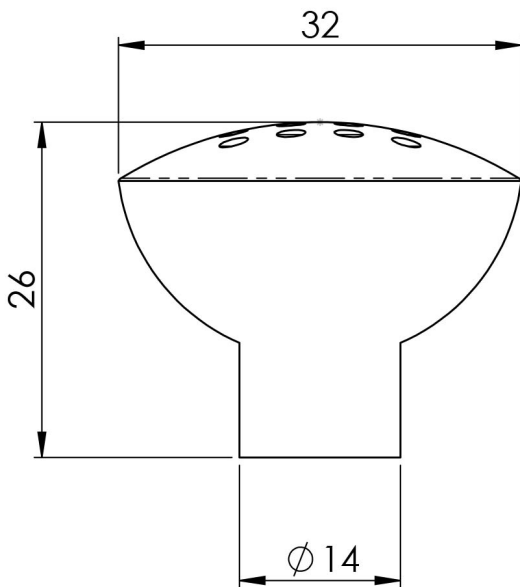

Dimple Cupboard Knob

FTD235ASN

A dimpled rounded top knob. Easy to grip, modern and very ergonomic.