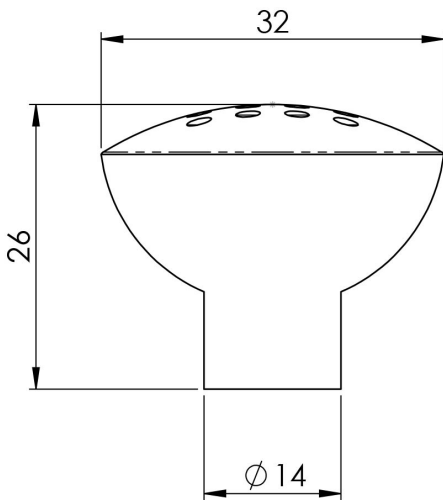

Dimple Cupboard Knob

FTD235ASN

A dimpled rounded top knob. Easy to grip, modern and very ergonomic.