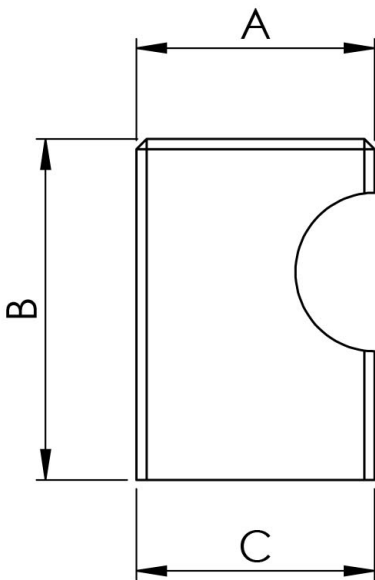

Square Knob 18mm

FTD2525ACP

A contemporary square knob with a central ergonomic cut away making it easy to grasp. The scoop gives a comfortable feel and good torque when opening doors and drawers. carlislebrass.com