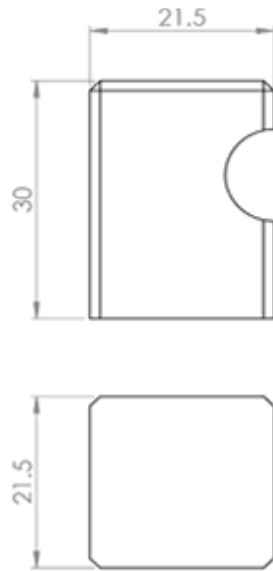

Square Knob 22mm

Product Images

Description

A contemporary square knob with a central ergonomic cut away making it easy to grasp. The scoop gives a comfortable feel and good torque when opening doors and drawers.

[Click here for care instructions](#)

Technical Details

© CARLISLE BRASS

FTD2525B

This drawing is the property of Carlisle Brass Limited, all design rights reserved

Specification

Additional Information

Short Description	Square Knob
SKU	FTD2525BCP
Barcode	5050245145009
Brands	Carlisle Brass
Finishes	Polished Chrome
Sizes	22mm x 22mm Knob, 30m Projection
Technical	4
Line Drawings	FTD2525B.PDF
Unit of Sale	Each