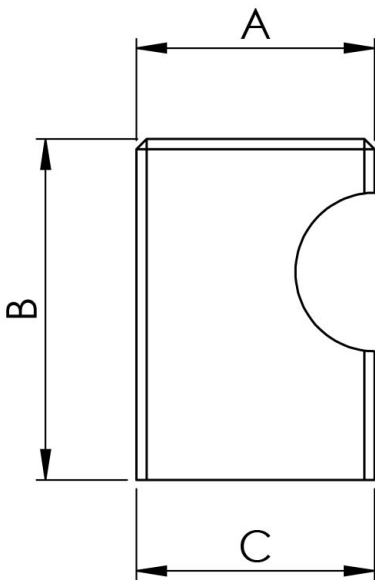

Square Knob

FTD2525

A contemporary square knob with a central ergonomic cut away making it easy to grasp. The scoop gives a comfortable feel and good torque when opening doors and drawers. Available in 2 sizes and finishes.