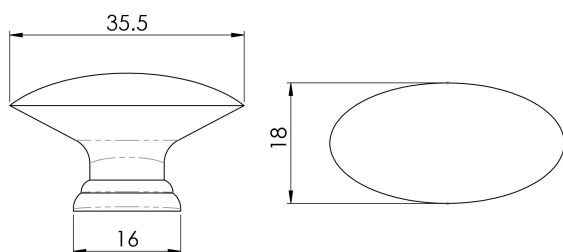

## Oval Knob

FTD255ASN

Oval knob on a tiered oval stem giving this a clean fresh, contemporary look.