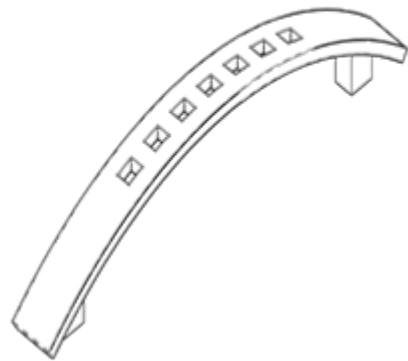

Quadra Curved Bow Handle

Product Images

Description

A curved bow handle with square cut outs in the central area giving this a modern contemporary look.

Technical Details

FTD272B

This drawing is the property of Carlisle Brass Limited, all design rights reserved

Specification

Additional Information

Short Description	Quadra Curved Bow Handle
SKU	FTD272B
Brands	Carlisle Brass
Technical	4
Line Drawings	FTD272B.PDF

Product Options

Finishes:

Polished Chrome

Satin Nickel