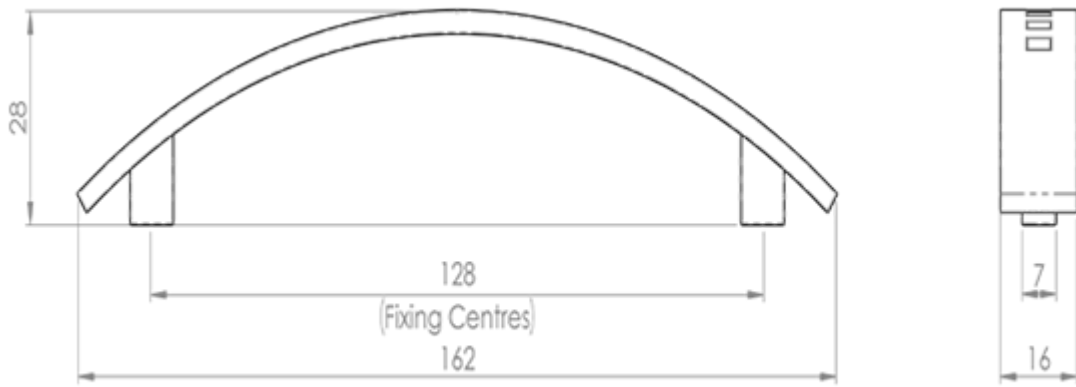

Quadra Curved Bow Handle

Product Images

Description

A curved bow handle with square cut outs in the central area giving this a modern contemporary look.

Technical Details

FTD272B

This drawing is the property of Carlisle Brass Limited, all design rights reserved

Specification

Additional Information

Short Description	Quadra Curved Bow Handle
SKU	FTD272B
Brands	Carlisle Brass
Technical	4
Line Drawings	FTD272B.PDF

Product Options

Finishes:

Polished Chrome

Satin Nickel