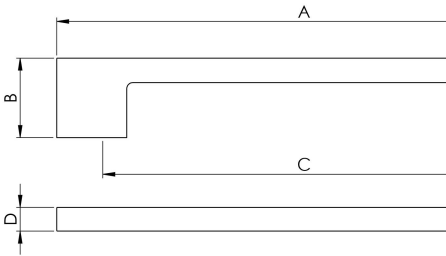

## Slim D Handle 152mm Polished Chrome

FTD3065ACP

A sleek and elegant slim line D handle. A popular design as its versatility affords itself to a multitude of applications in the home or office. Available in different finishes and sizes.