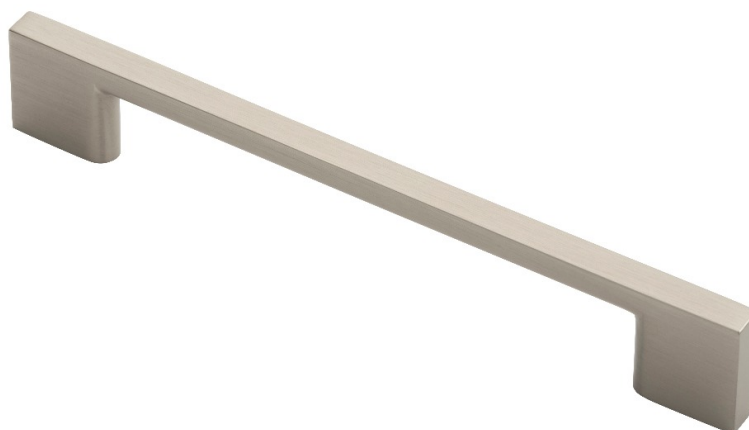

Slim D Handle 152mm Satin Nickel

Product Images

Description

A sleek and elegant slim line D handle. A popular design as its versatility affords itself to a multitude of applications in the home or office. Available in different finishes and sizes.

Technical Details

© CARLISLE BRASS

FTD3065A

This drawing is the property of Carlisle Brass Limited, all design rights reserved

Specification

Additional Information

SKU	FTD3065ASN
Brands	Fingertip
Finishes	Satin Nickel
Sizes	128mm Centres, 152mm Overall, 25mm Projection
Technical	4
Line Drawings	FTD3065A.PDF
Unit of Sale	Each