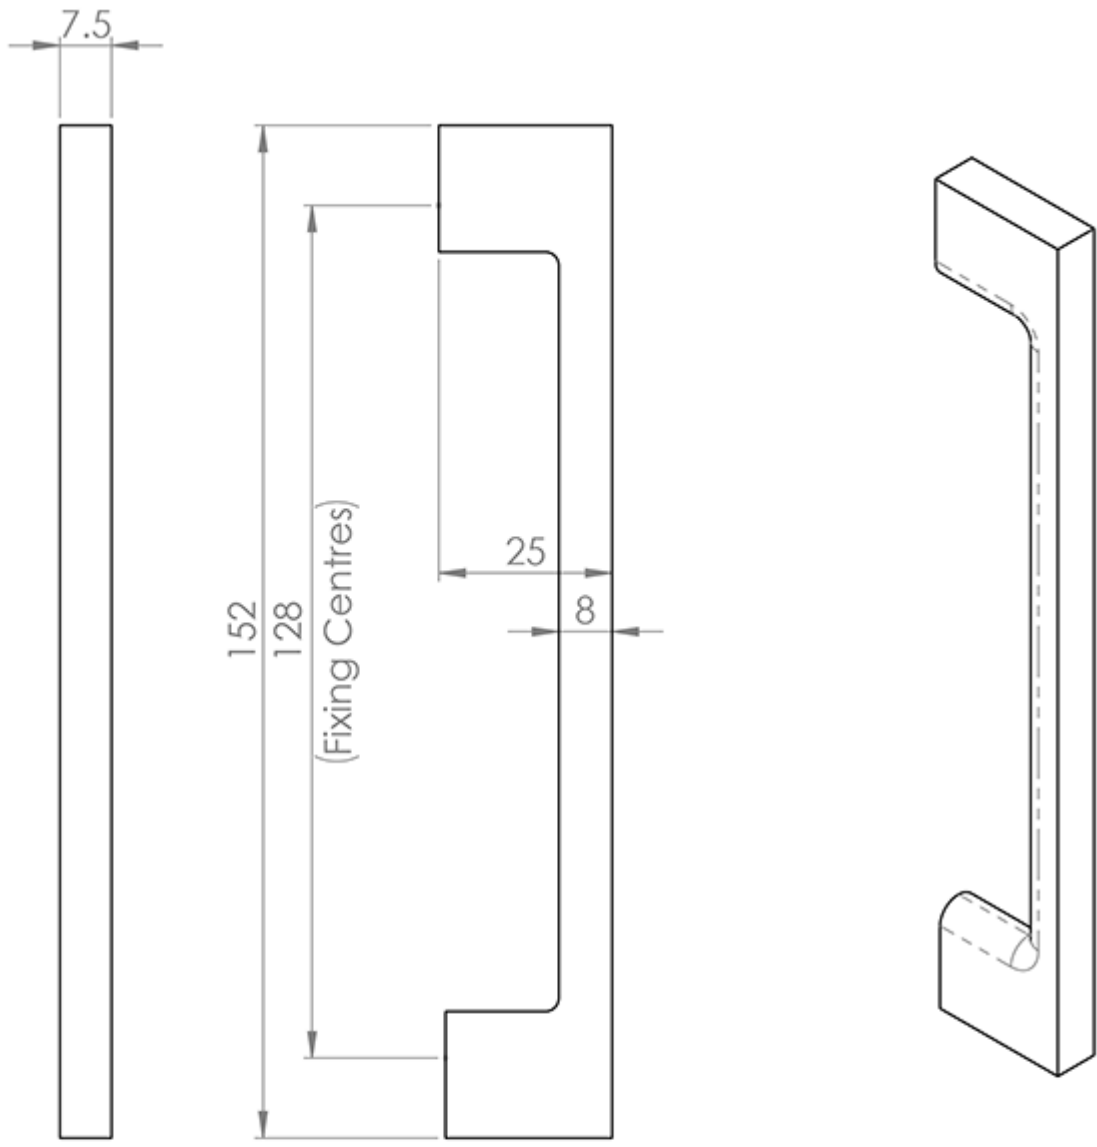

Slim D Handle 152mm Satin Nickel

Product Images

Description

A sleek and elegant slim line D handle. A popular design as its versatility affords itself to a multitude of applications in the home or office. Available in different finishes and sizes.

Technical Details

© CARLISLE BRASS

FTD3065A

This drawing is the property of Carlisle Brass Limited, all design rights reserved

Specification

Additional Information

SKU	FTD3065ASN
Brands	Fingertip
Finishes	Satin Nickel
Sizes	128mm Centres, 152mm Overall, 25mm Projection
Technical	4
Line Drawings	FTD3065A.PDF
Unit of Sale	Each