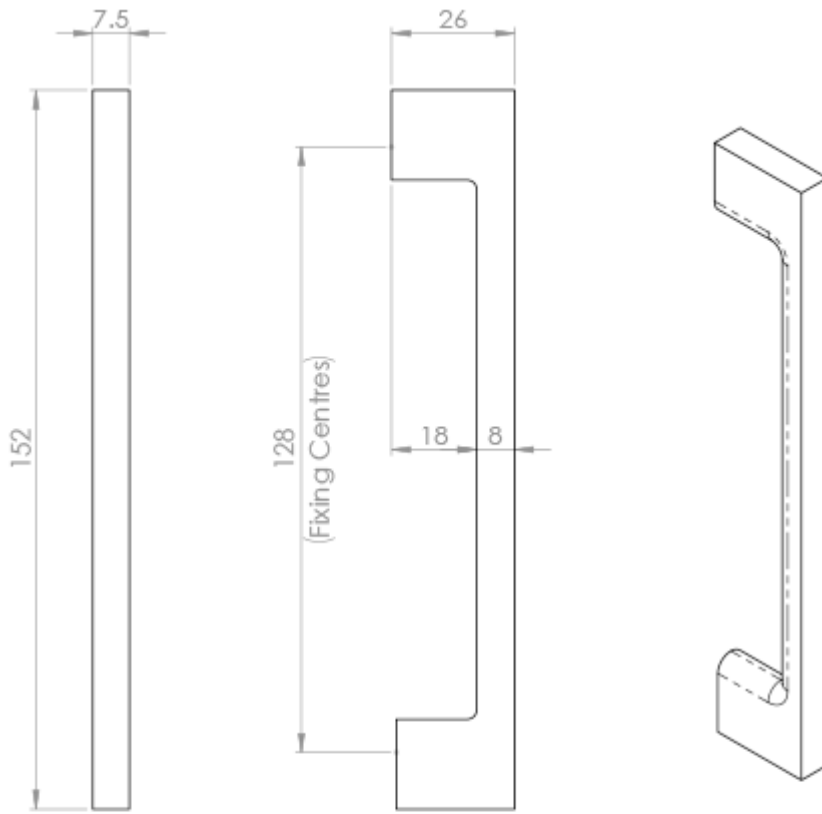

### Product Images

---

### Description

---

A sleek and elegant slim line D handle. A popular design as its versatility affords itself to a multitude of applications in the home or office. Available in different finishes and sizes.

### Technical Details

---

**CARLISLE BRASS**  
**FTD3065A**

This drawing is the property of Carlisle Brass Limited, all design rights reserved

Specification

---

## Additional Information

---

Short Description	Slim D Handle
SKU	FTD3065ASN
Fixing Centres	128mm
Barcode	5050245157071
Brands	Carlisle Brass
Finishes	Satin Nickel
Sizes	128mm Centres, 152mm Overall, 25mm Projection
Technical	4
Line Drawings	FTD3065A.PDF
Unit of Sale	Each