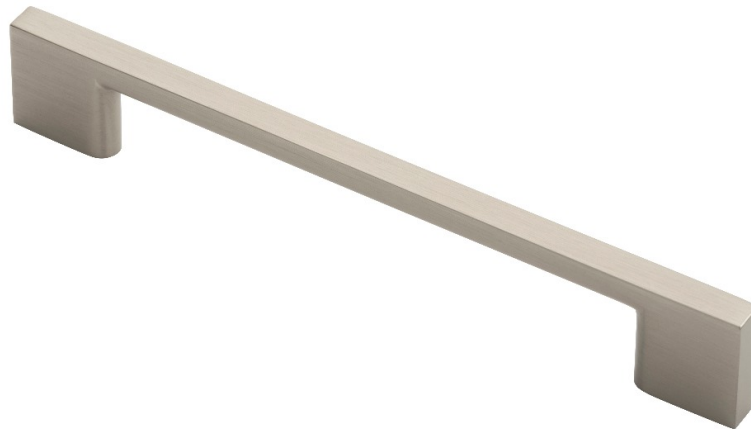

## Slim D Handle 152mm Satin Nickel

### Product Images

---

### Description

---

A sleek and elegant slim line D handle. A popular design as its versatility affords itself to a multitude of applications in the home or office. Available in different finishes and sizes.

## Additional Information

---

Short Description	Slim D Handle
SKU	FTD3065ASN
Fixing Centres	128mm
Barcode	5050245157071
Brands	Carlisle Brass
Finishes	Satin Nickel
Sizes	128mm Centres, 152mm Overall, 25mm Projection
Technical	4
Line Drawings	FTD3065A.PDF
Unit of Sale	Each