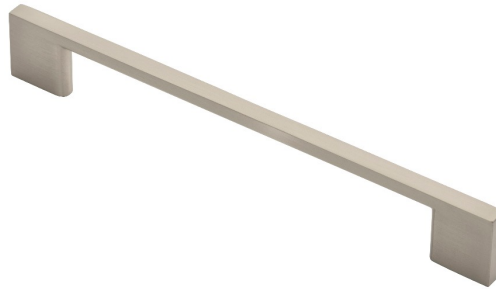

Slim D Handle 190mm Satin Nickel

FTD3065BSN

A sleek and elegant slim line D handle. A popular design as its versatility affords itself to a multitude of applications in the home or office. Available in different finishes and sizes.