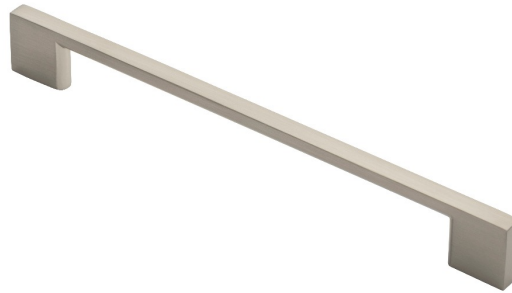

Slim D Handle 220mm Satin Nickel

FTD3065CSN

A sleek and elegant slim line D handle. A popular design as its versatility affords itself to a multitude of applications in the home or office. Available in different finishes and sizes.