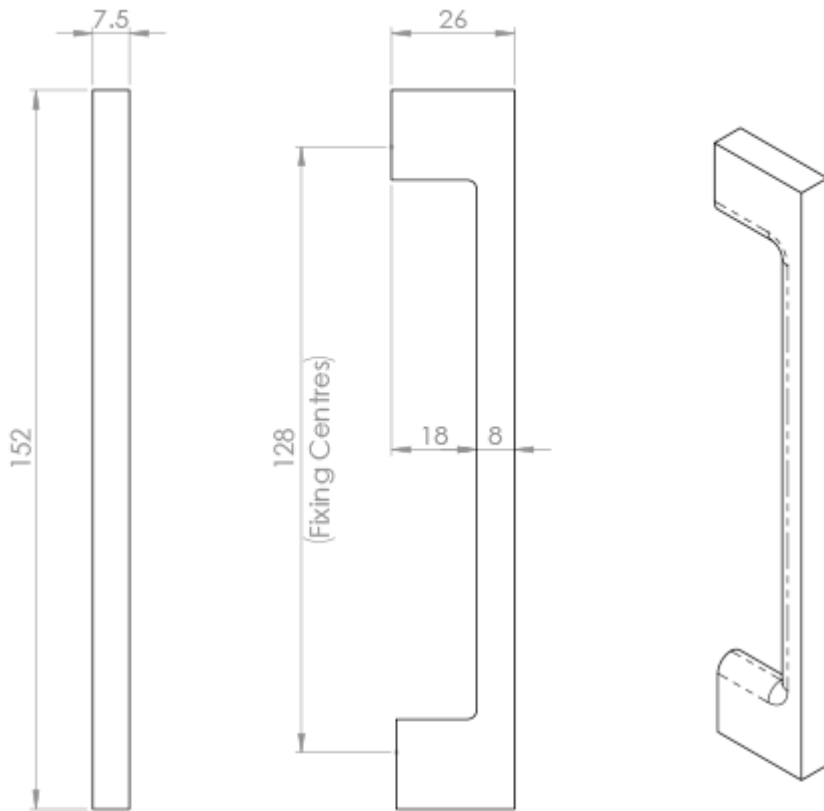

CARLISLE BRASS
FTD3065A

This drawing is the property of Carlisle Brass Limited, all design rights reserved

Additional Information

Short Description	Slim D Handle
SKU	FTD3065
Brands	Fingertip
Line Drawings	FTD3065A.PDF,FTD3065B.PDF,FTD3065C.PDF,FTD3065D.PDF