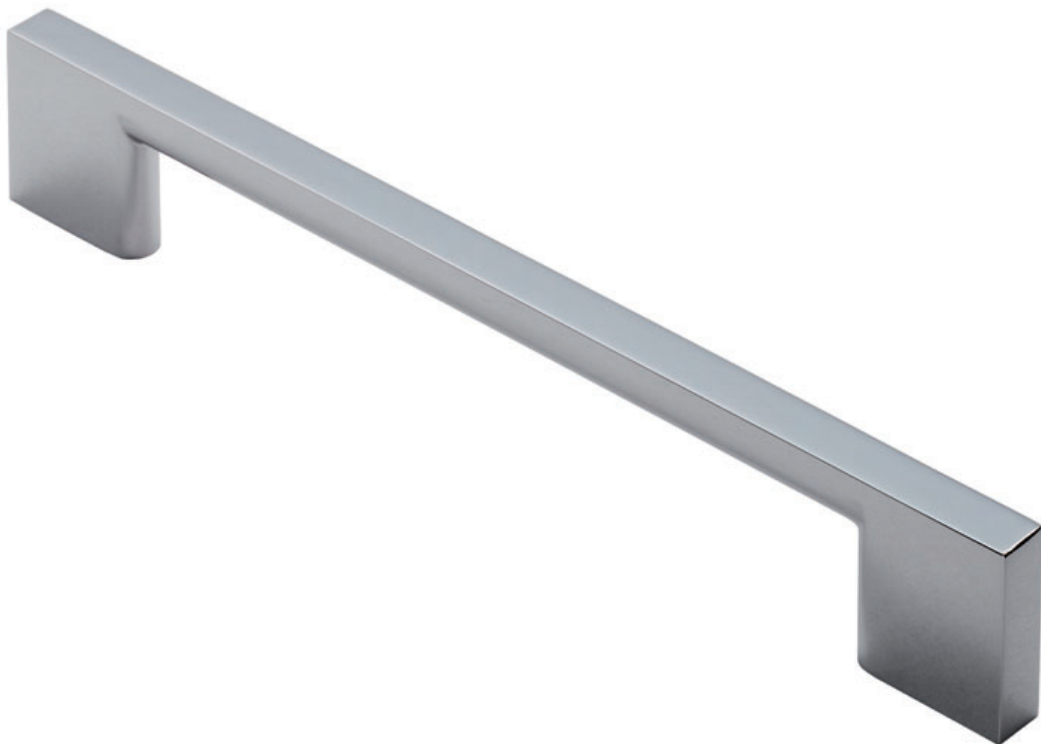

## Slim D Handle

### Product Images

---

### Description

---

A sleek and elegant slim line D handle. A popular design as its versatility affords itself to a multitude of applications in the home or office. Available in different finishes and sizes.

## Product Options

---

Finishes: Polished Chrome

Satin Nickel

Sizes: 128mm Centres, 152mm Overall, 25mm Projection

160mm Centres, 190mm Overall, 26mm Projection

190mm Centres, 220mm Overall, 26mm Projection