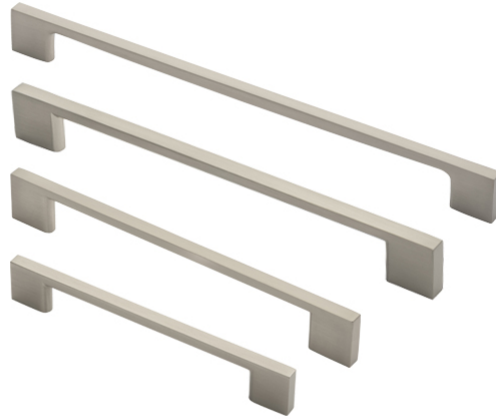

Slim D Handle

FTD3065

A sleek and elegant slim line D handle. A popular design as its versatility affords itself to a multitude of applications in the home or office. Available in different finishes and sizes.