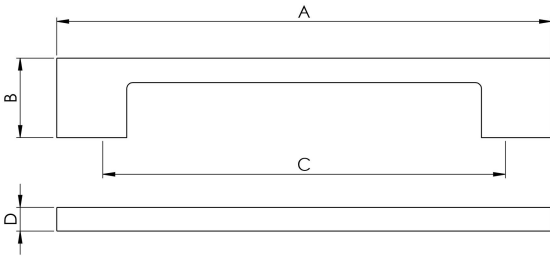

Slim D Handle

FTD3065

A sleek and elegant slim line D handle. A popular design as its versatility affords itself to a multitude of applications in the home or office. Available in different finishes and sizes.