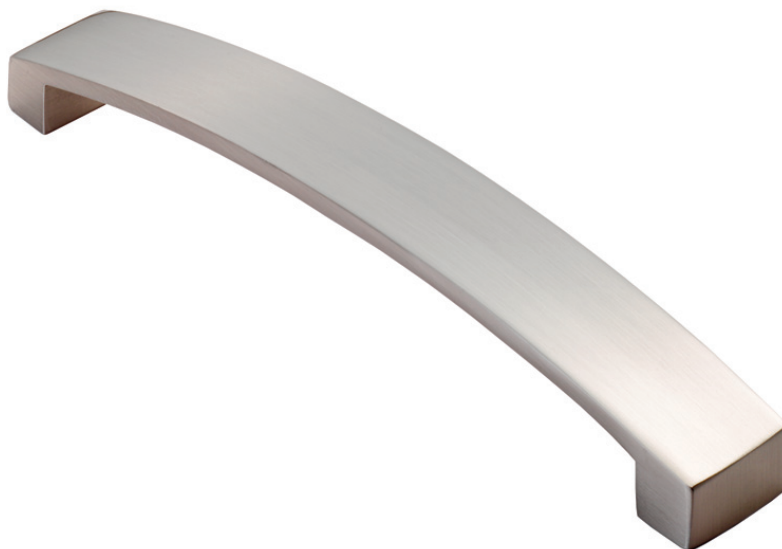

Curva Bow Handle 160mm

FTD3160ASN

A bold flat fronted curved handle providing a positive confident grip. Durable and sturdy. Easy to maintain.