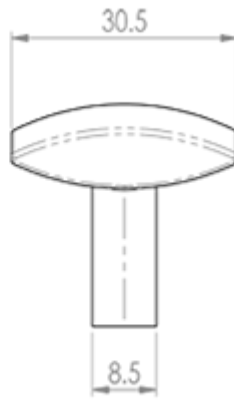

FTD3565

This drawing is the property of Carlisle Brass Limited, all design rights reserved

Additional Information

SKU	FTD3565
Brands	Fingertip
Line Drawings	FTD3565.pdf

Product Options

Finishes:	Polished Chrome
	Satin Nickel
Sizes:	16mm Centres, 32mm x 32mm Knob, 24mm Projection