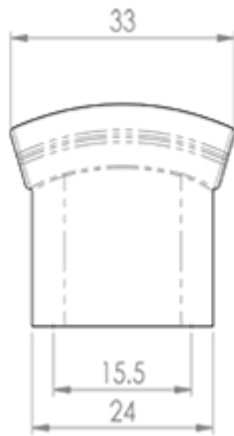

FTD3565

This drawing is the property of Carlisle Brass Limited, all design rights reserved

Additional Information

SKU	FTD3565
Brands	Fingertip
Line Drawings	FTD3565.pdf

Product Options

Finishes:	Polished Chrome
	Satin Nickel
Sizes:	16mm Centres, 32mm x 32mm Knob, 24mm Projection