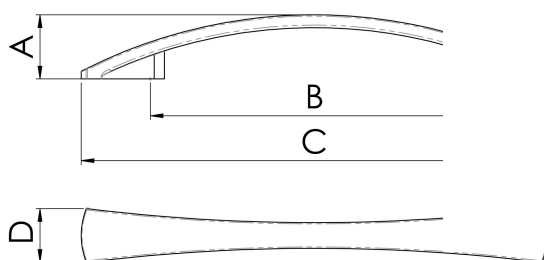

## Waisted Flat Bow Handle 96mm

FTD380ASN

A luxuriant waisted flat bow handle, offering elegance and sophistication.