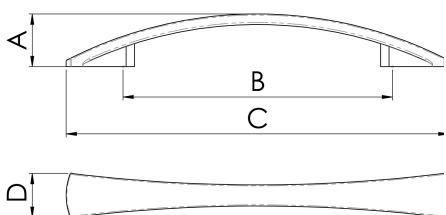

## Waisted Flat Bow Handle 96mm

FTD380ASN

A luxuriant waisted flat bow handle, offering elegance and sophistication.