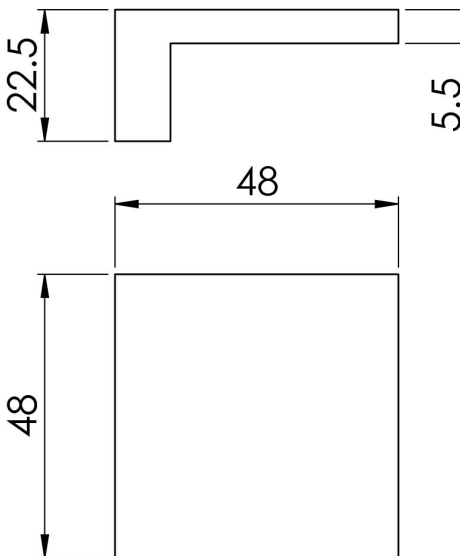

Gamma Knob

FTD4025CP

A no frills modernistic square L-shaped section knob. Plain and functional, easy to maintain.carlislebrass.com