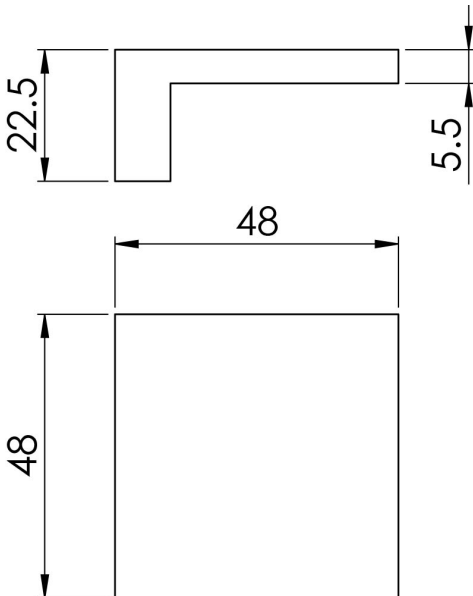

Gamma Knob

FTD4025

A no frills modernistic square L-shaped section knob. Plain and functional, easy to maintain.

FTD4025SN - DISCONTINUED WHEN STOCK IS GONE