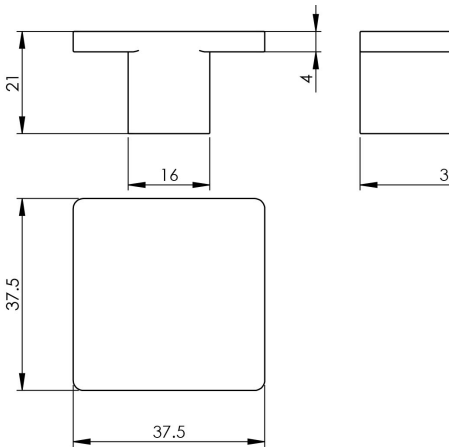

Marin Knob

FTD4045ASN

A no frills modernistic square T-shaped section knob on a broad plinth . Plain and functional, easy to maintain.