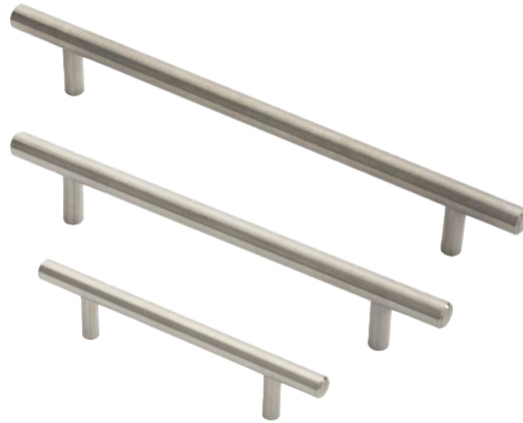

Stainless Steel T-Bar Handle

FTD410

A straightforward T-Bar handle. Round slender bar atop two inset cylindrical posts. Commonly used in modern interiors in both residential and commercial interiors.