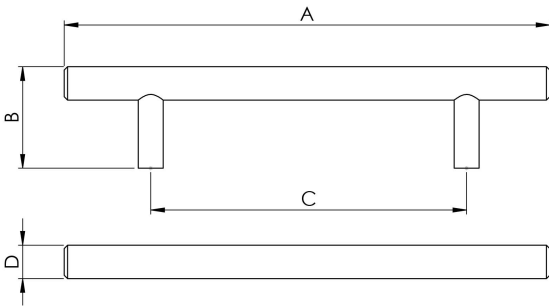

Stainless Steel T-Bar Handle

FTD410

A straightforward T-Bar handle. Round slender bar atop two inset cylindrical posts. Commonly used in modern interiors in both residential and commercial interiors.