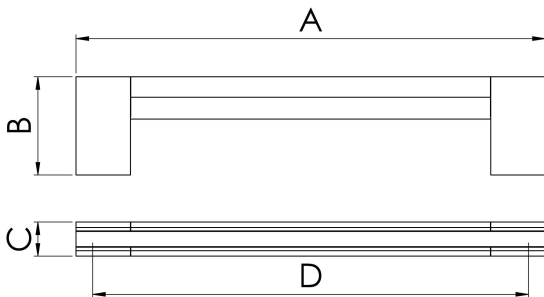

Salano Handle

FTD4225

An outstanding design. A straight multi section bar slightly angled along the top lines and recessed into the end plinths, accentuating the effect of the split finish. This attention to details reflects the quality and care invested in this design. Available in different finishes and sizes.