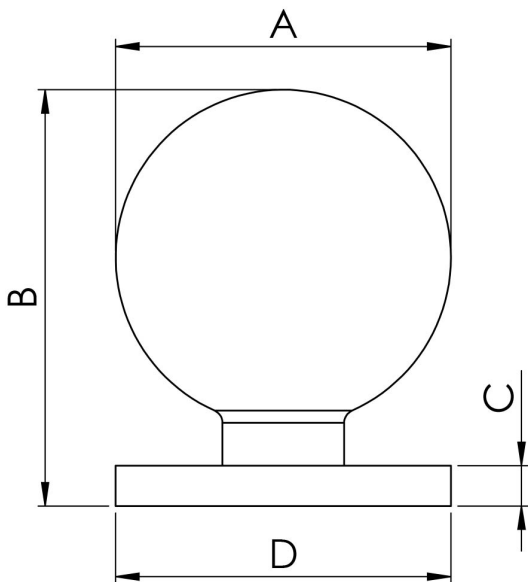

Stainless Steel Spherical Knob

FTD425

A spherical knob on a short stem and round rose. Plain and simple. Easy and comfortable to grip. Available in different finishes and 2 sizes.