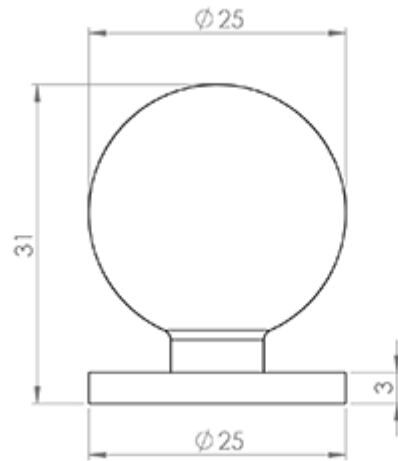

Stainless Steel Spherical Knob

Product Images

Description

A spherical knob on a short stem and round rose. Plain and simple. Easy and comfortable to grip. Available in different finishes and 2 sizes.

CARLISLE BRASS FTD425A

This drawing is the property of Carlisle Brass Limited, all design rights reserved

Specification

Additional Information

Short Description	Spherical Knob
SKU	FTD425
Brands	Carlisle Brass
Technical	4
Line Drawings	FTD425A.PDF,FTD425B.PDF

Product Options

Finishes:

Satin Nickel

Stainless Steel

Sizes:

25mm Dia. Knob, 25mm Dia. Rose, 31mm Projection

30mm Dia. Knob, 25mm Dia. Rose, 35mm Projection