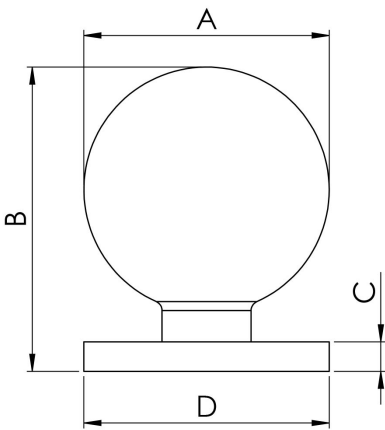

## Stainless Steel Spherical Knob

FTD425

A spherical knob on a short stem and round rose. Plain and simple. Easy and comfortable to grip. Available in different finishes and 2 sizes.