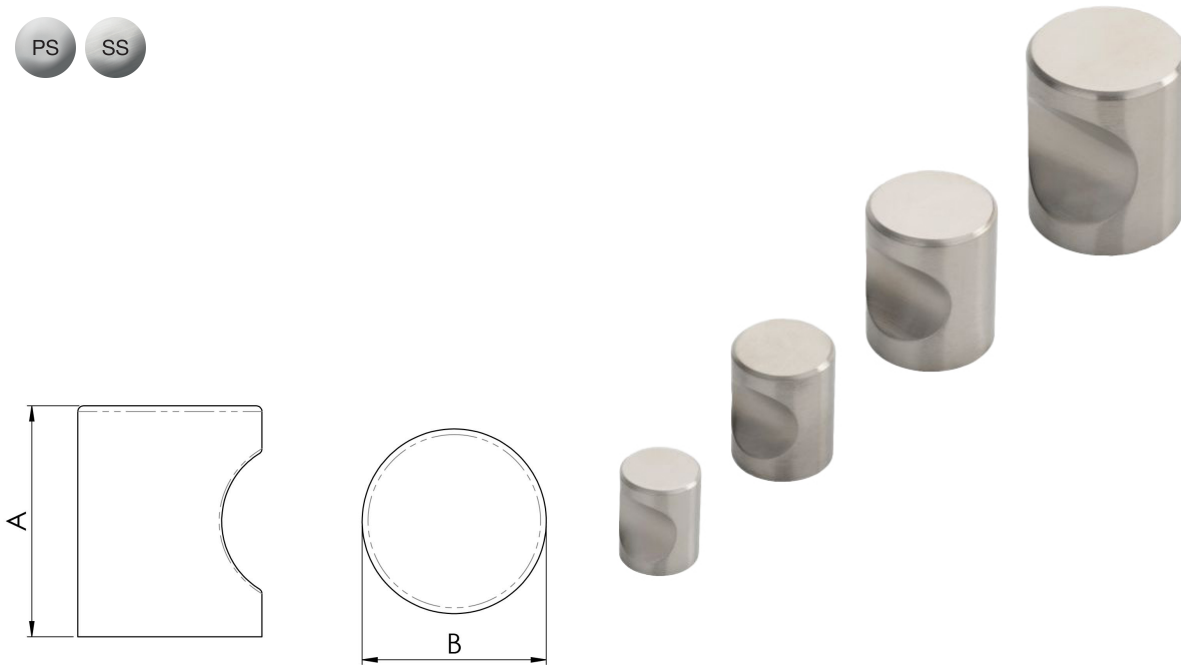

Stainless Steel Cylindrical Knob

FTD430

A contemporary cylindrical knob with a central ergonomic scoop cut away making it easy to grasp. The scoop gives a comfortable feel and good torque when opening doors and drawers. Available in different finishes and sizes.