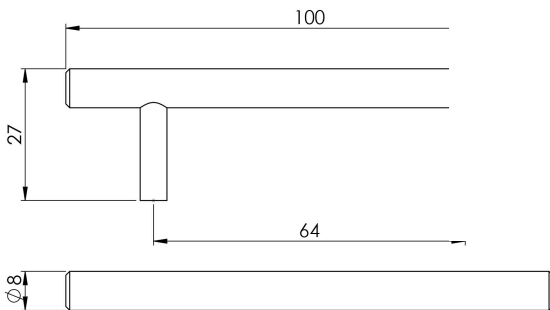

Mini T-Bar Handle 64mm

FTD444CP

A straightforward T-Bar handle, small version. Round slender bar atop two inset cylindrical posts. Commonly used in modern interiors.