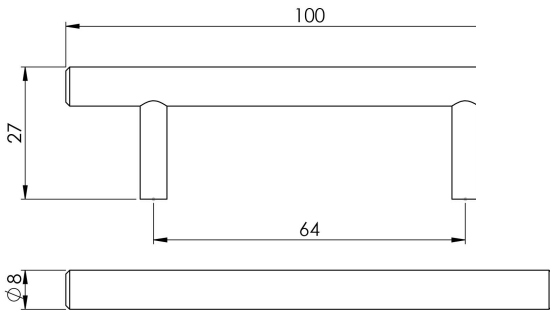

Mini T-Bar Handle 64mm

FTD444SN

A straightforward T-Bar handle, small version. Round slender bar atop two inset cylindrical posts. Commonly used in modern interiors. Available in different finishes.