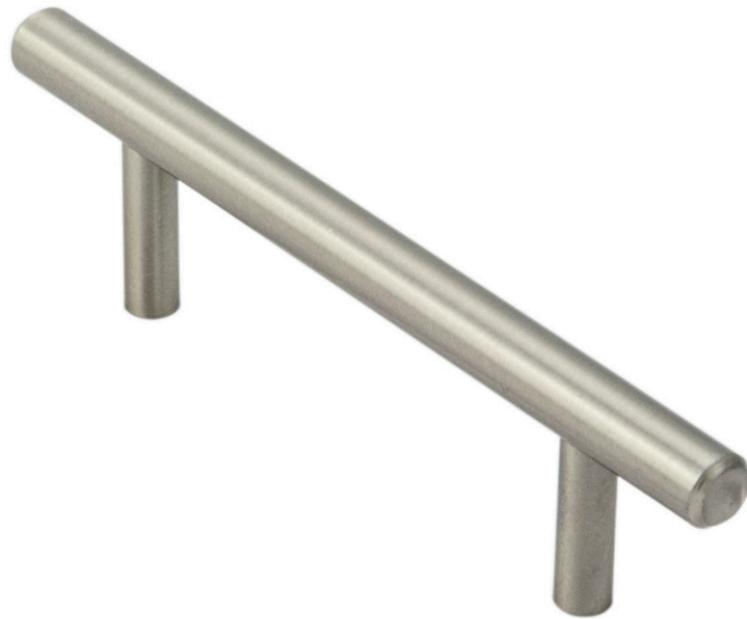

Mini T-Bar Handle 64mm

FTD444SN

A straightforward T-Bar handle, small version. Round slender bar atop two inset cylindrical posts. Commonly used in modern interiors. Available in different finishes.