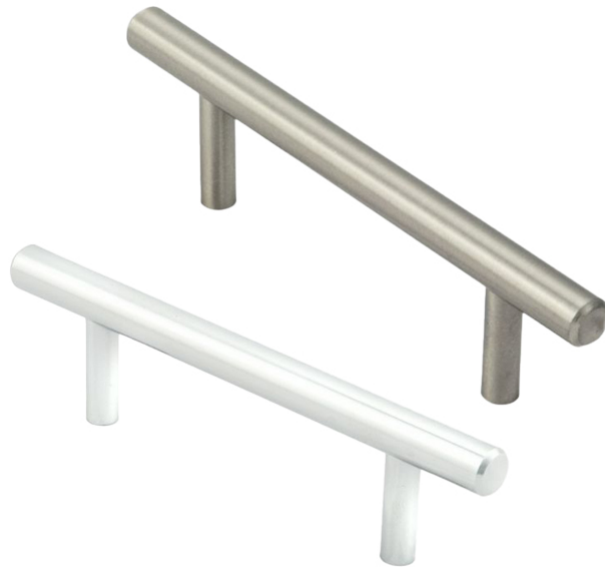

## Mini T-Bar Handle

FTD444

A straightforward T-Bar handle, small version. Round slender bar atop two inset cylindrical posts. Commonly used in modern interiors. Available in different finishes.