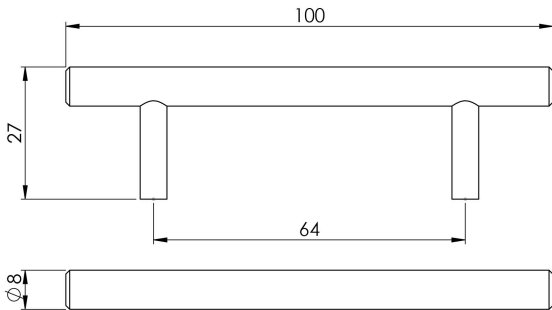

## Mini T-Bar Handle

FTD444

A straightforward T-Bar handle, small version. Round slender bar atop two inset cylindrical posts. Commonly used in modern interiors. Available in different finishes.