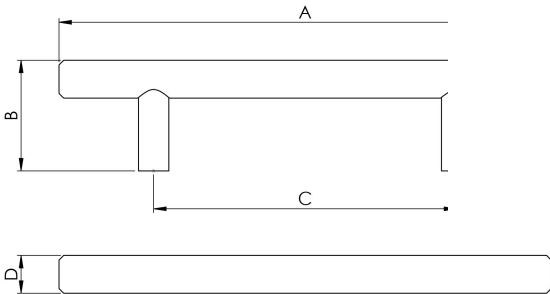

Steel T-Bar Handle 96mm

FTD445ASN

A timeless industry standard and one of the most popular handles used in the UK. A straightforward T-Bar handle. A substantial smooth round bar atop two inset cylindrical posts. Robust and durable and able to withstand the rigours of a busy environment.