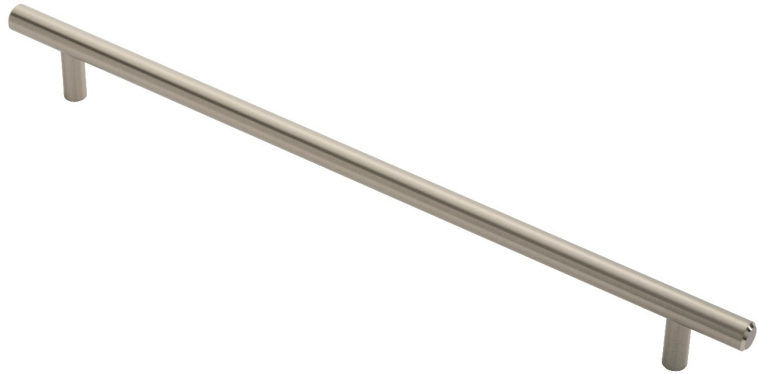

Steel T-Bar Handle 288mm

FTD445FSN

A timeless industry standard and one of the most popular handles used in the UK. A straightforward T-Bar handle. A substantial smooth round bar atop two inset cylindrical posts. Robust and durable and able to withstand the rigours of a busy environment.