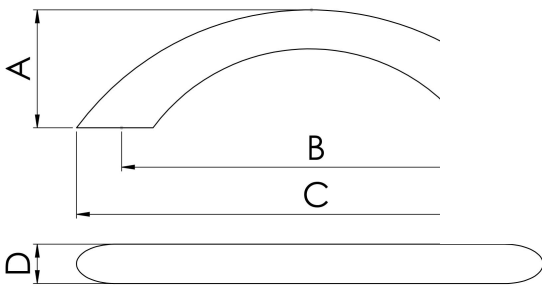

Bow Handle 96mm

FTD450ACP

A popular design option for a minimalistic look. The smooth curving bow handle appears to seamlessly adjoin and blend into the furniture where it affixes. Available in different finishes and sizes.