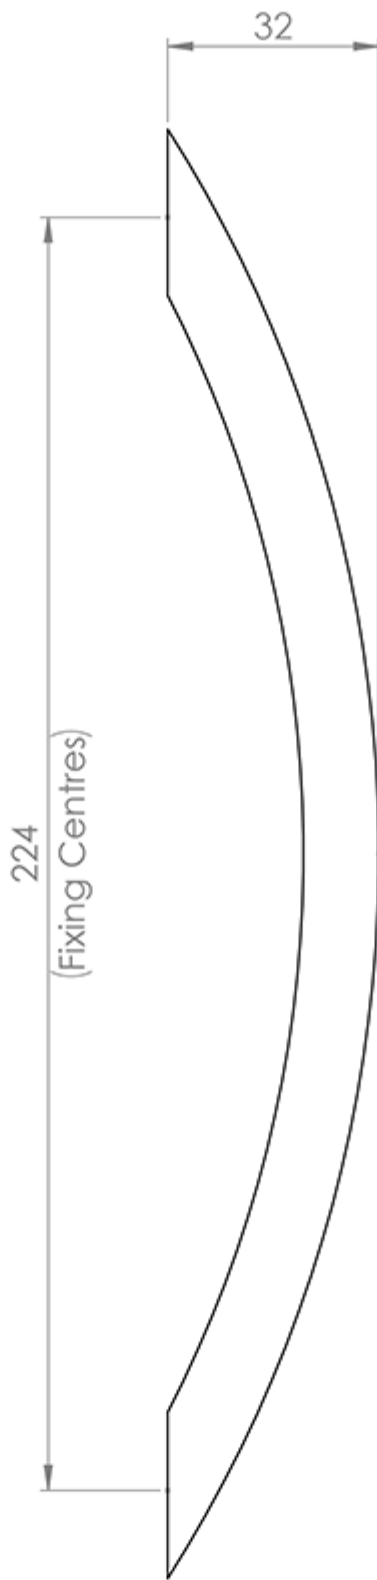

Bow Handle 224mm

Product Images

Description

A popular design option for a minimalistic look. The smooth curving bow handle appears to seamlessly adjoin and blend into the furniture where it affixes. Available in different finishes and sizes.

[Click here for care instructions](#)

Technical Details

© CARLISLE BRASS
FTD450E

This drawing is the property of Carlisle Brass Limited, all design rights reserved

Specification

Additional Information

Short Description	Bow Handle
SKU	FTD450ECP
Fixing Centres	224mm
Barcode	5050245124936
Brands	Carlisle Brass
Finishes	Polished Chrome
Sizes	224mm Centres, 256mm Overall, 32mm Projection, 10mm Dia. Bar
Technical	4
Line Drawings	FTD450E.PDF
Unit of Sale	Each