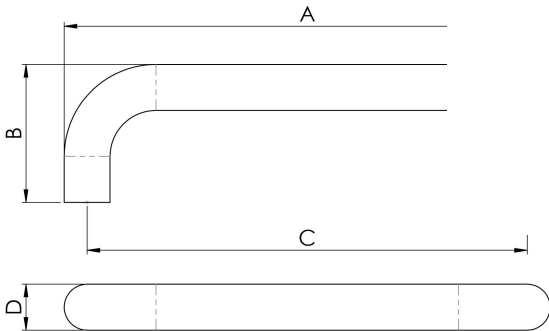

D Handle 96mm

FTD460ACP

A timeless industry standard and one of the most popular handles used in the UK. A substantial D style round bar handle. Robust and durable and able to withstand the rigours of a busy environment. Commonly used in modern interiors in both residential and commercial interiors.