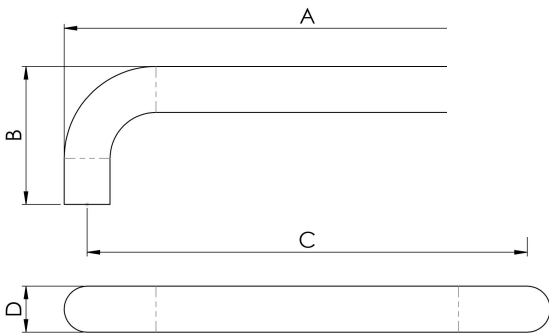

D Handle 96mm

FTD460ASN

A timeless industry standard and one of the most popular handles used in the UK. A substantial D style round bar handle. Robust and durable and able to withstand the rigours of a busy environment. Commonly used in modern interiors in both residential and commercial interiors.