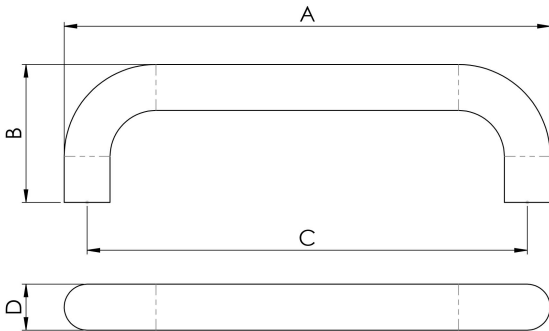

D Handle

FTD460

A timeless industry standard and one of the most popular handles used in the UK. A substantial D style round bar handle. Robust and durable and able to withstand the rigours of a busy environment. Commonly used in modern interiors in both residential and commercial interiors.