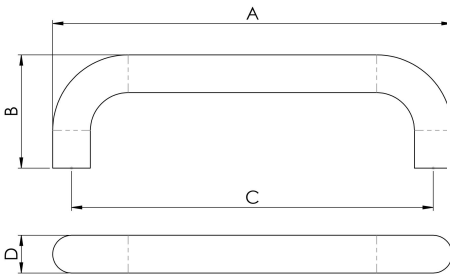

## D Handle

FTD460

A timeless industry standard and one of the most popular handles used in the UK. A substantial D style round bar handle. Robust and durable and able to withstand the rigours of a busy environment. Commonly used in modern interiors in both residential and commercial interiors.