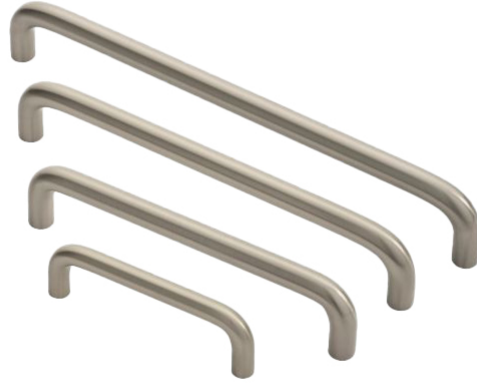

D Handle

FTD460

A timeless industry standard and one of the most popular handles used in the UK. A substantial D style round bar handle. Robust and durable and able to withstand the rigours of a busy environment. Commonly used in modern interiors in both residential and commercial interiors.