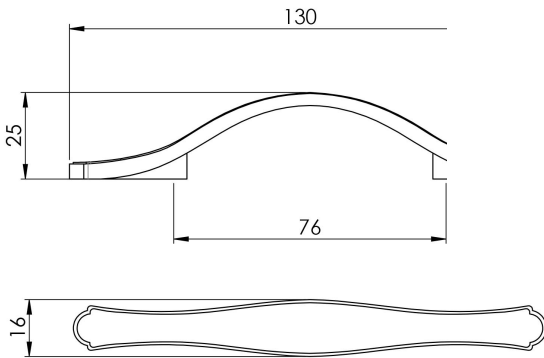

## Stepped Edge Bow Handle 76mm

FTD505ABB

An intricate stepped edge pattern adorns this traditional style handle which would best suit vintage and antique style furniture.