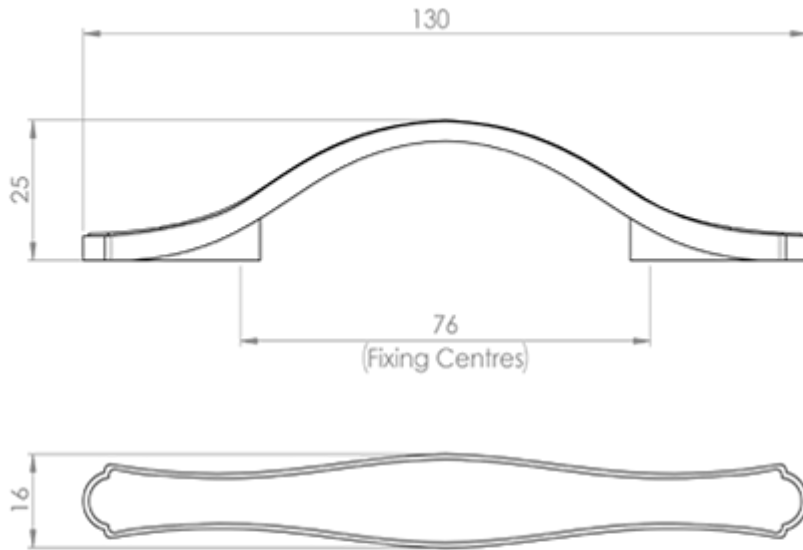

FTD505

This drawing is the property of Carlisle Brass Limited, all design rights reserved

Additional Information

Short Description	Stepped Edge Bow Handle
SKU	FTD505
Brands	Fingertip
Line Drawings	FTD505.PDF

Product Options

Finishes:	Antique Burnished Brass
	Satin Nickel
Sizes:	76mm Centres, 128mm Overall, 24mm Projection