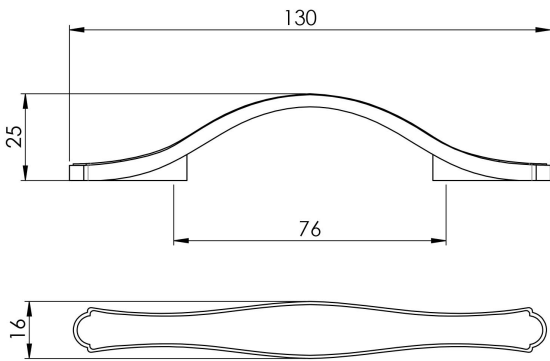

Stepped Edge Bow Handle

FTD505

An intricate stepped edge pattern adorns this traditional style handle which would best suit vintage and antique style furniture.