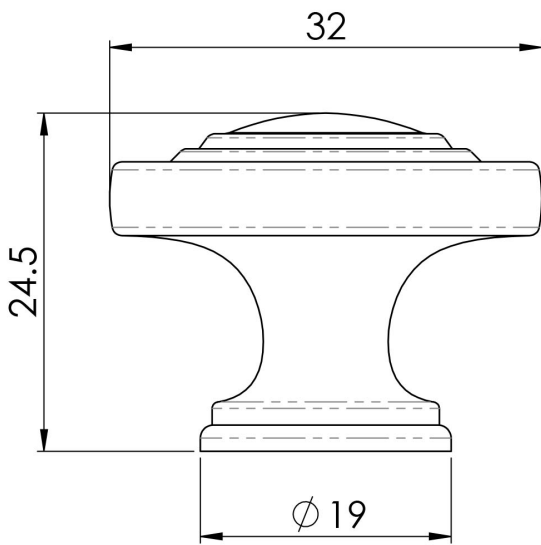

Traditional Pattern Knob 34mm

FTD515SN

A traditional round ringed pattern knob on a stem rose making it easy to grasp. Provides a comfortable feel and good torque when opening doors and drawers.