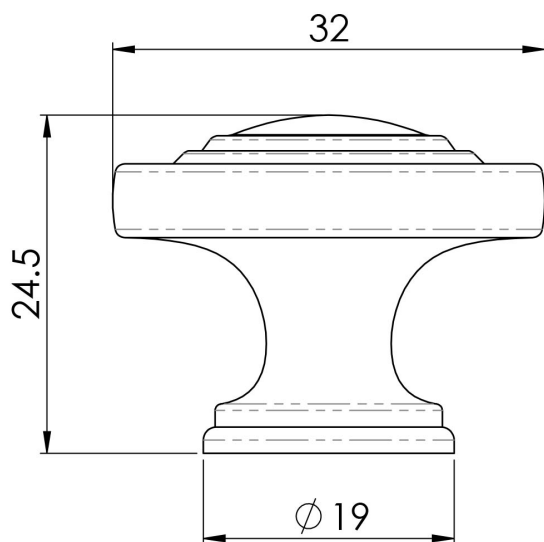

Traditional Pattern Knob 34mm

FTD515PT

A traditional round ringed pattern knob on a stem rose making it easy to grasp. Provides a comfortable feel and good torque when opening doors and drawers.carlislebrass.com.