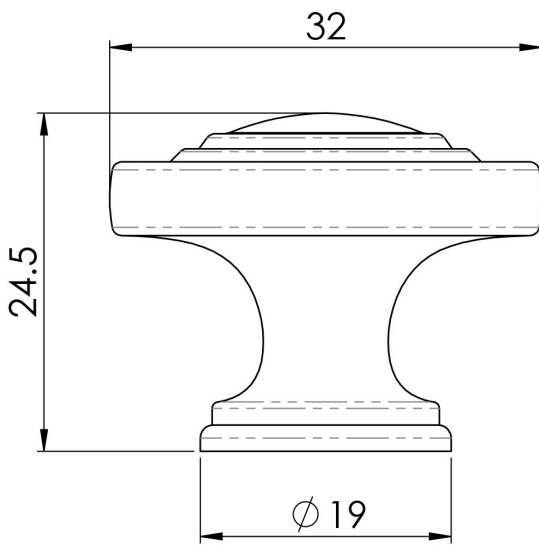

## Traditional Pattern Knob

FTD515

- We have added a satin brass finish
- a traditional round ringed pattern knob on a stem rose making it easy to grasp
- Provides a comfortable feel and good torque when opening doors and drawers
- Matching cupboard pull FTD555
- Matching cupboard handles FTD505 & FTD520
- 10yr Mechanical Guarantee